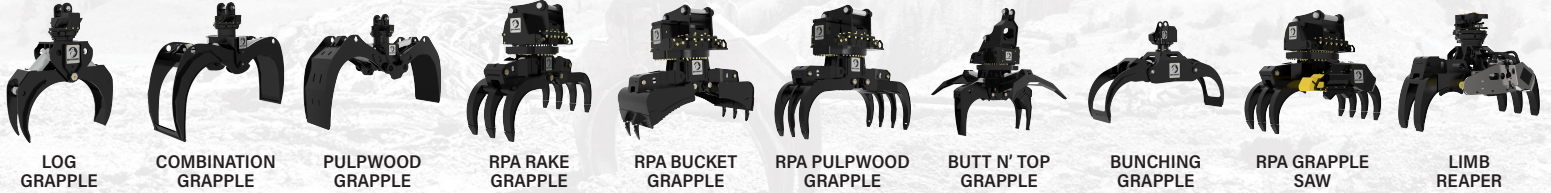

ROTOBEC

GLOBAL PRODUCT LINES

FORESTRY GRAPPLES